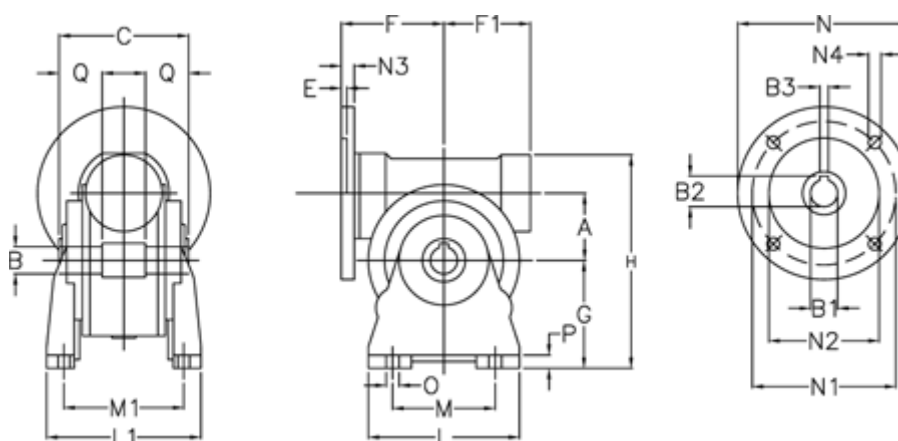

Article number: 3918049036233

Description: Worm gear with st. steel hollow shaft
VF 49 EP-A-36- 80B14

Measures

a	= 49.5	F1	= 63	N1	= 100
B	= 25	g	= 82	N2	= 80
B1 E7	= 19	H	= 162	N3	= 10.0
B2	= 21.8	L	= 110	N4	= 7.0
B3 H9	= 6	L1	= 124.0	O	= 8.5
C	= 82	m	= 63	P	= 12
E	= 3.0	M1	= 98.5	Q	= 22.5
F	= 70	N	= 120		